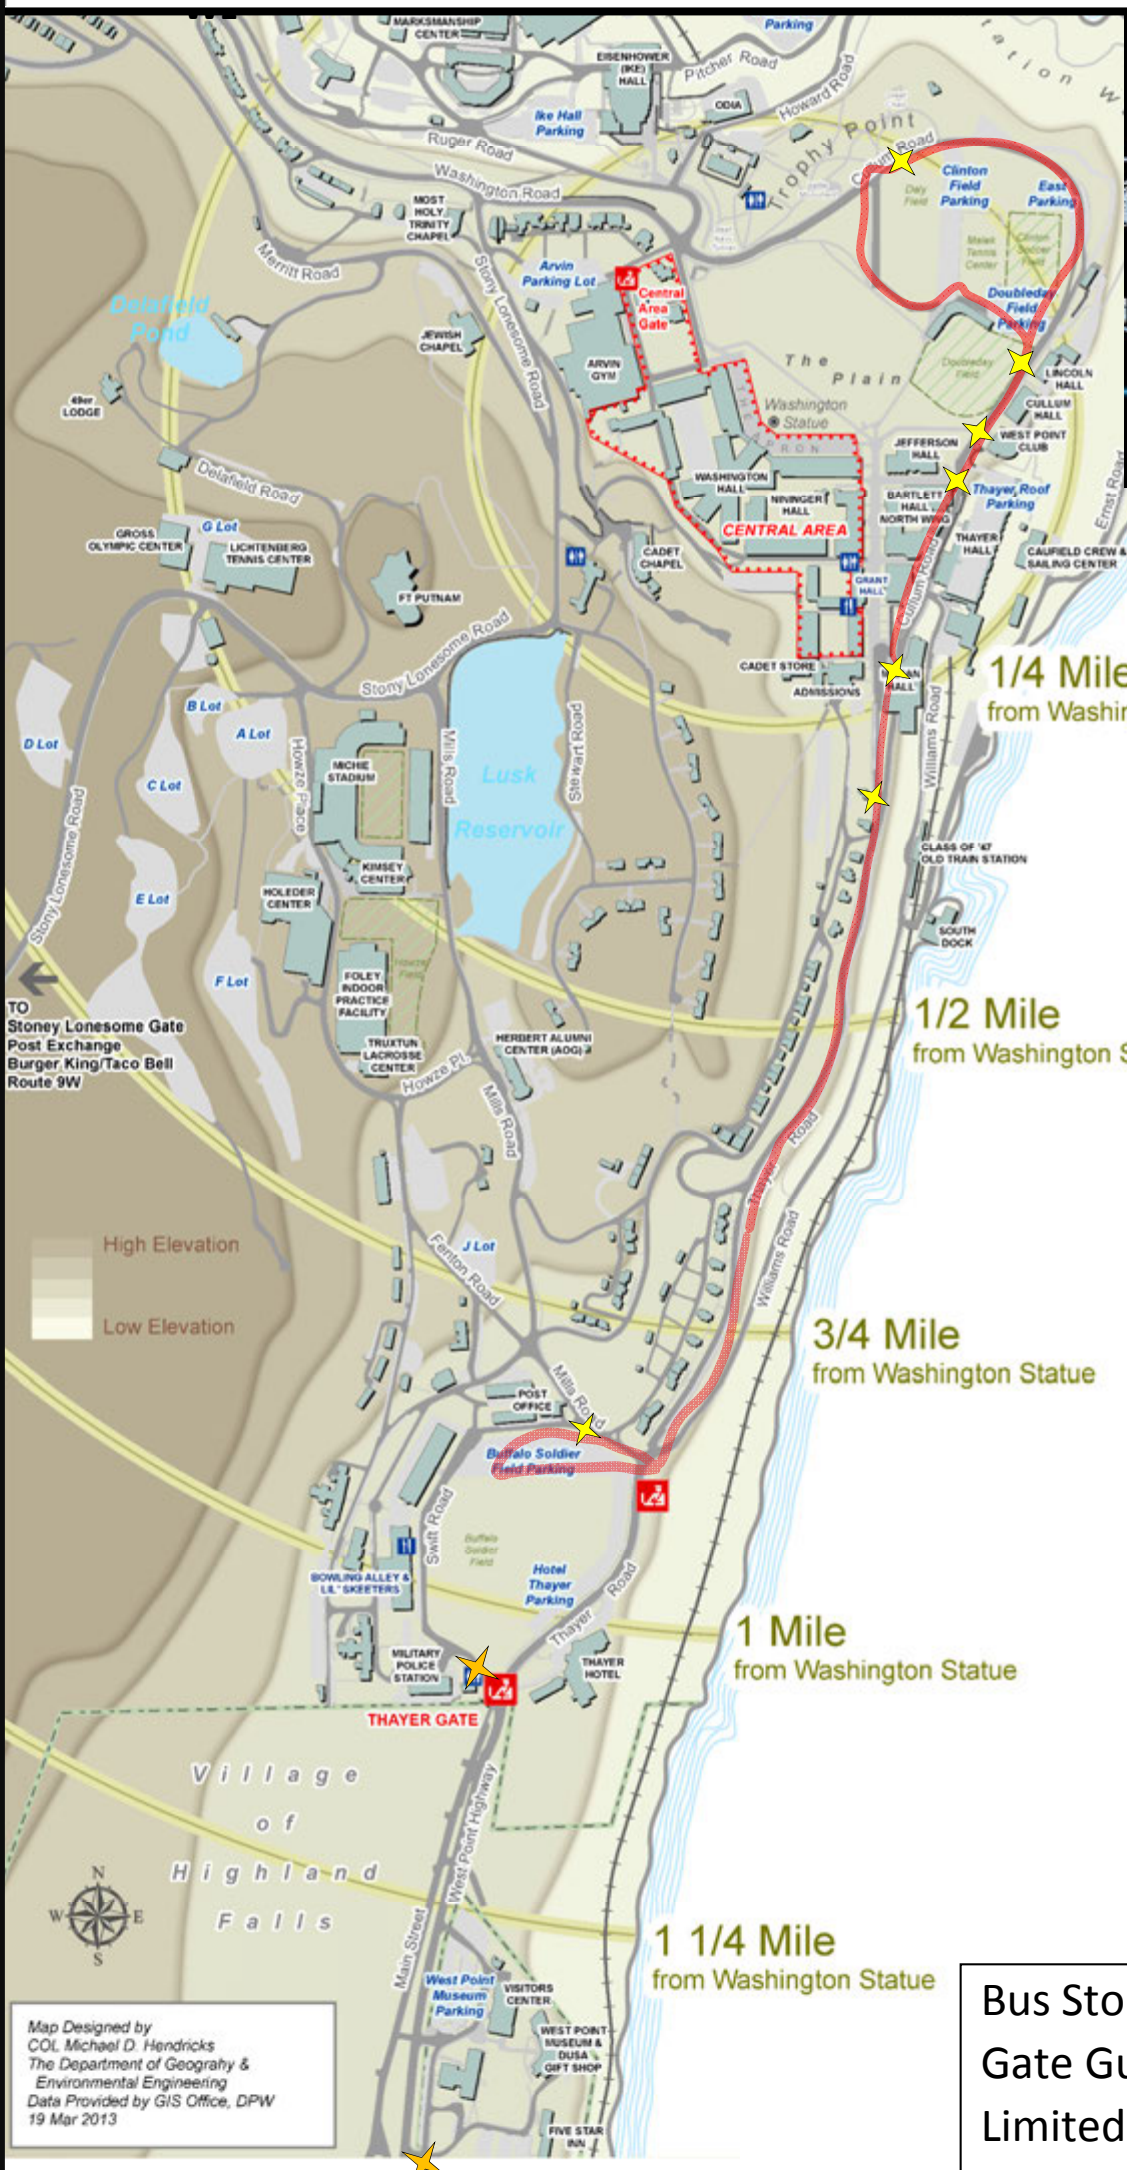

In -Service * – 7 a.m. - 6 p.m. Monday – Friday **Cost – Free** **Authorized Users – All**
 Scan Below for estimated arrival and real-time location or visit <http://www.westpoint.army.mil/shuttle.html>

CPA Express
 Buffalo Soldier Field Lot ↔ Clinton Field Lot

Try the Bus!

Track This Bus!

westpoint.demo.ridesystems.net

Dependable, Reliable,
 Fast, & Free!

Bus Stop Location 
 Gate Guard 
 Limited Service Stop† 

Questions, Comments, Feedback? Call (845) 938-2018 or find us on ICE

*Not in service on Federal Holidays. Call to Verify. First priority seating for official business.

†Limited Service Stops available from 7 a.m. - 8 a.m. Drop-off Available during normal operating hours upon request to Driver.

Map Designed by
 COL Michael D. Hendricks
 The Department of Geography &
 Environmental Engineering
 Data Provided by GIS Office, DPW
 19 Mar 2013